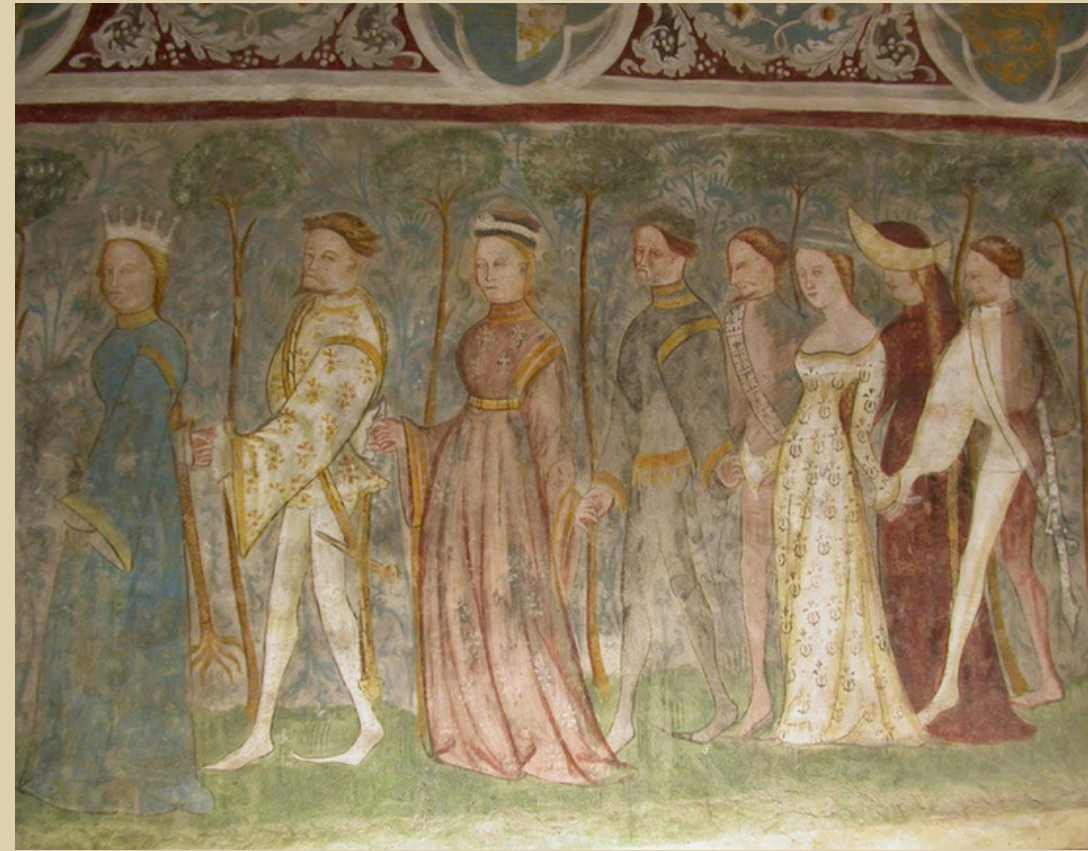

Family coats of arms